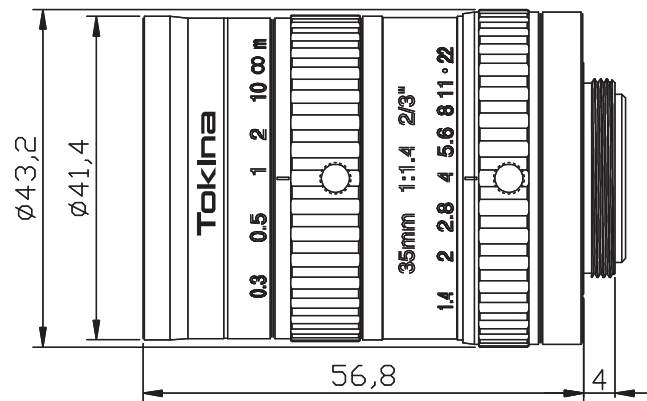

TC3514-10MP

2/3" f=35mm F/1.4 10Megapixel Lens

● SPECIFICATIONS

MODEL NUMBER		TC3514-10MP	FILTER SIZE	M37.5 X0.5
IMAGE FORMAT		2/3-inch	DIMENSIONS	φ 43.2 x 56.8mm
FOCAL LENGTH		35mm	WEIGHT	156g
MAXIMUM APERTURE		F1:1.4	OPERATING TEMPERATURE	-10°C -+50°C
APERTURE RANGE		F1.4-22	MOUNT	C-mount
M.O.D.		0.3m	FLANGE BACK	17.526mm
ANGLE OF VIEW (at 2/3 inch)	HORIZONTAL	14.3 °	BACK FOCAL LENGTH	12.82mm
	VERTICAL	10.8 °		
				10Megapixel

Up to 2.4micron CX625 (3.45micron)

● DIMENSIONS

UNIT: mm