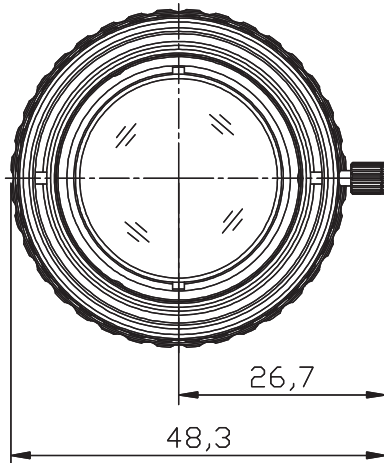

TC3514-10MP

2/3" f=35mm F/1.4 10Megapixel Lens

● SPECIFICATIONS

MODEL NUMBER		TC3514-10MP	FILTER SIZE	M37.5 X0.5
IMAGE FORMAT		2/3-inch	DIMENSIONS	φ 43.2 x 56.8mm
FOCAL LENGTH		35mm	WEIGHT	156g
MAXIMUM APERTURE		F1:1.4	OPERATING TEMPERATURE	-10°C -+50°C
APERTURE RANGE		F1.4-22	MOUNT	C-mount
M.O.D.		0.3m	FLANGE BACK	17.526mm
ANGLE OF VIEW (at 2/3 inch)	HORIZONTAL	14.3 °	BACK FOCAL LENGTH	12.82mm
	VERTICAL	10.8 °		
				10Megapixel

Up to 2.4micron CX625 (3.45micron)

● DIMENSIONS

UNIT: mm