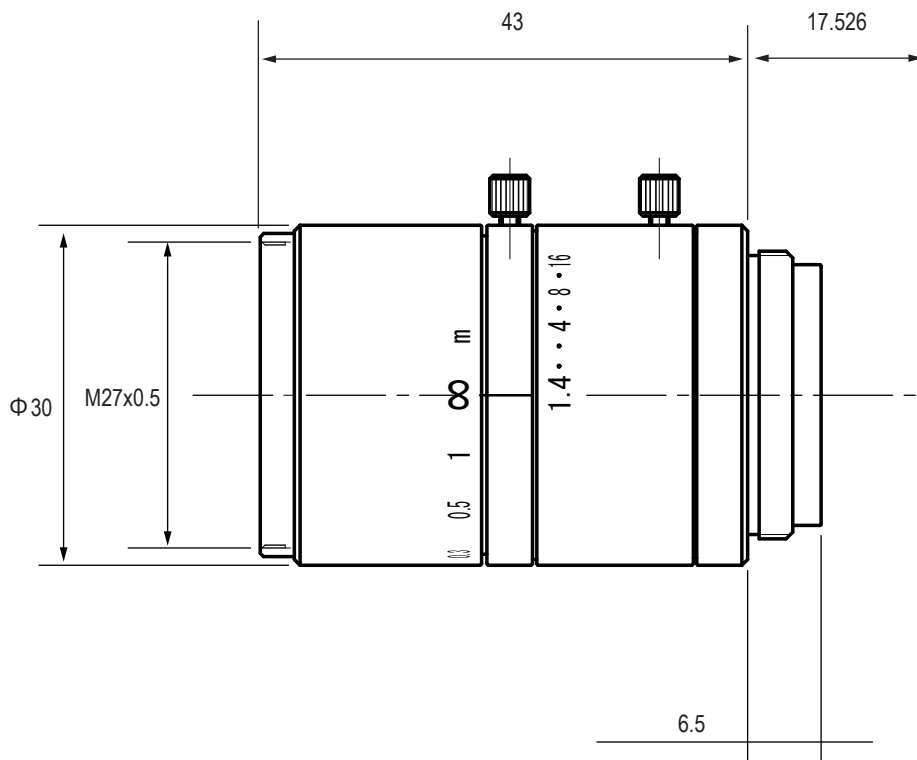

**TC1614-3MP G**

**2/3" f=16mm F/1.4 Macro 3.6Megapixel Lens**

● SPECIFICATIONS

MODEL NUMBER		TC1614-3M G	FILTER SIZE	M27X0.5
IMAGE FORMAT		2/3inch	DIMENSIONS	φ 30x43mm
FOCAL LENGTH		16mm	WEIGHT	70g
MAXIMUM APERTURE		F1:1.4	OPERATING TEMPERATURE	-10°C -+50°C
APERTURE RANGE		F1.4-16	MOUNT	C-mount
M.O.D.		0.1 m	FLANGE BACK	17.526mm
ANGLE OF VIEW (at 2/3inch)	HORIZONTAL	30.46 °	BACK FOCUS	11.75mm
	VERTICAL	23.07 °		

● DIMENSIONS

UNIT: mm